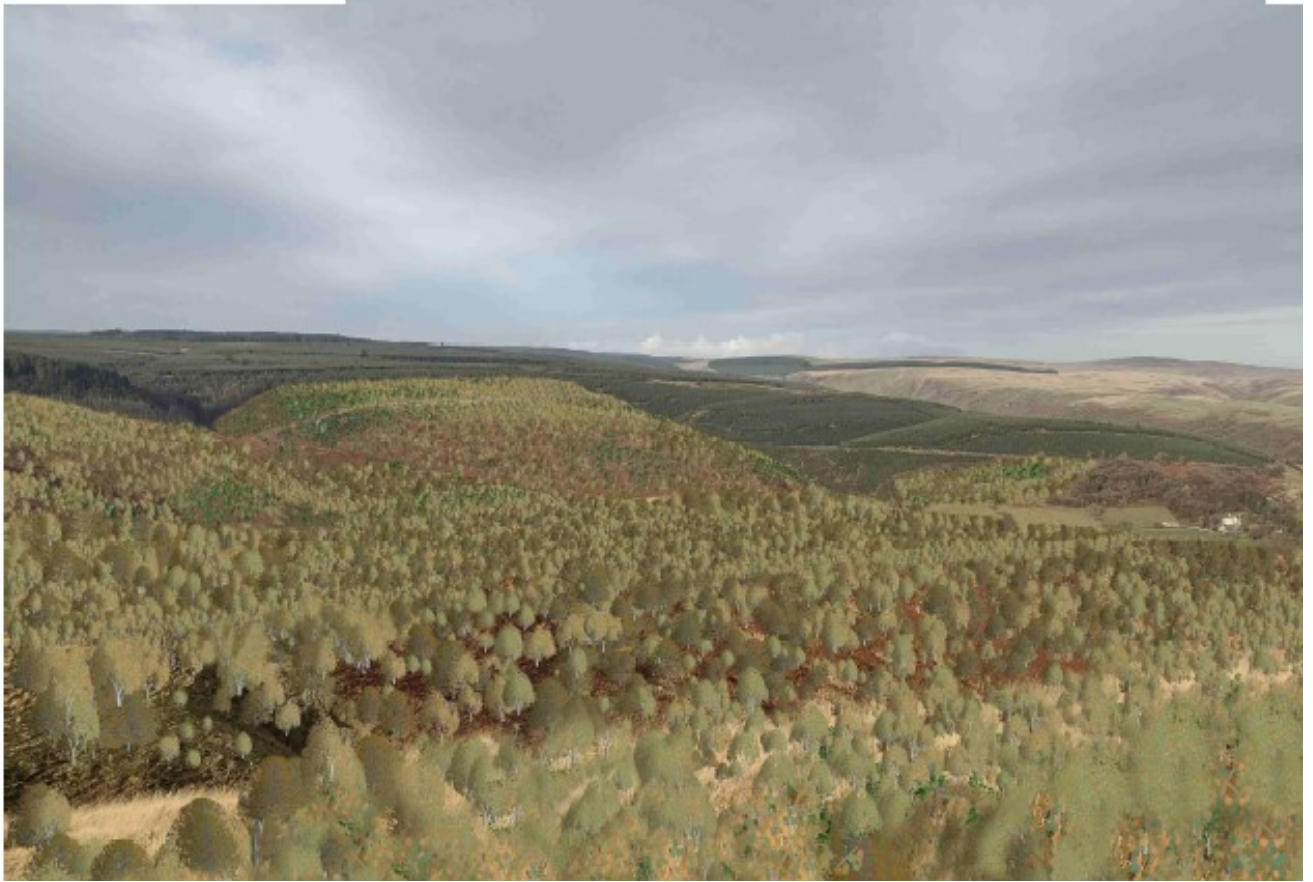

Photographs have been taken from five locations, as identified on the map below, and a photomontage created at each location to offer an indication of a future landscape.

Llwyn-derw future landscape interpretation Mar23

D2: Vie
Llwyn-c
GRN: 2

Photo 2: looking South East from Llwyn-derw house

D3: Viewpoint
Ridge N of P
GRN: 28395

Photo 3: looking North East towards Llwyn-derw house from Pen y Foel

Photo 4: looking North towards Llwyn-derw house from slope to South East of Pen y Foel

Photo 5: looking North East towards Llwyn-derw house from Pen y Gwaith