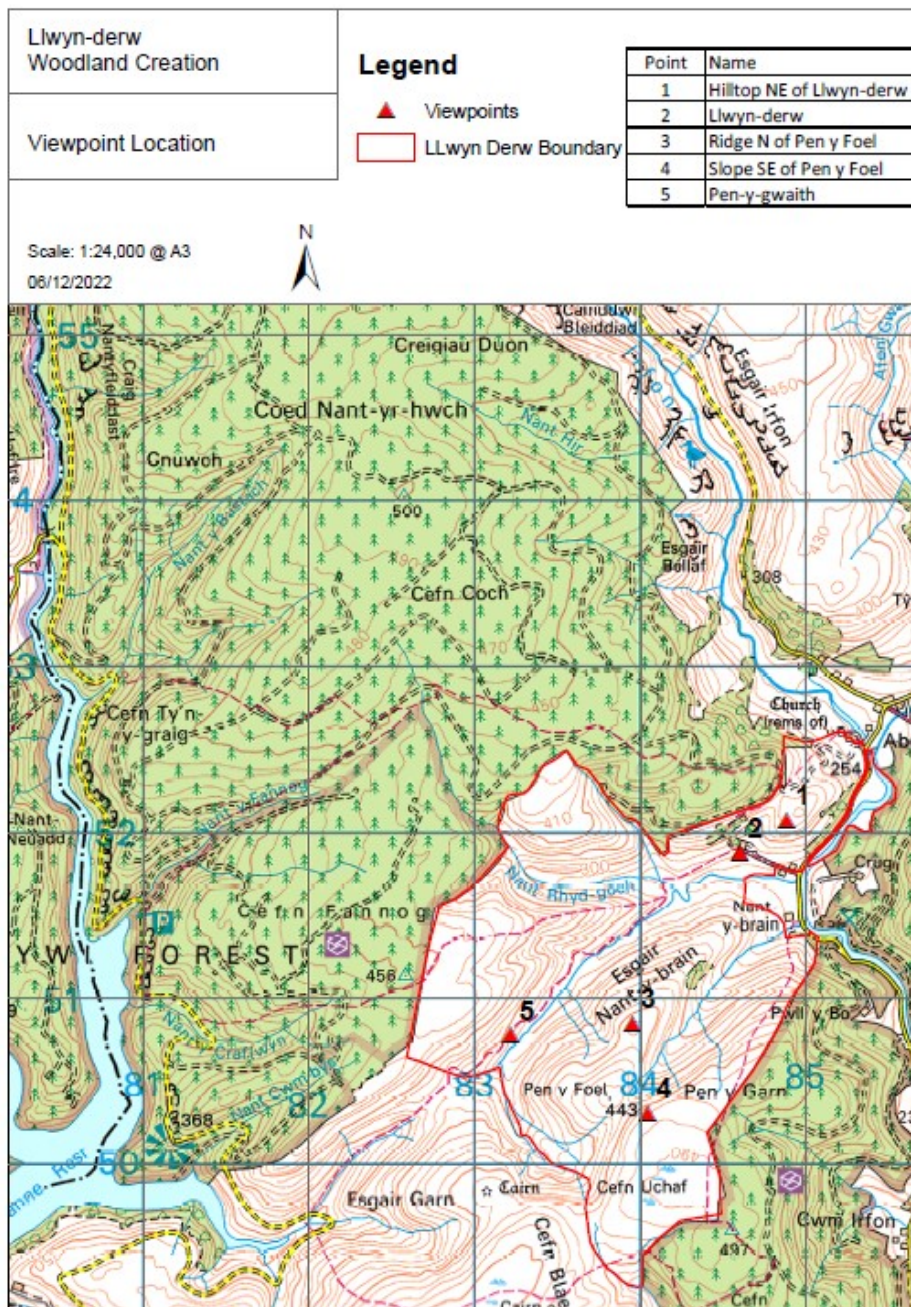

Llwyn-derw: New Woodland Creation Project

Landscape Visualisation proposal based on photo montage: March '23

Following the completion of site surveys and consultation period the outline woodland planting design plan has been prepared and supported with Landscape Visualisation computer programme to assist with the interpretation of the woodland as it develops in the local landscape.

Photographs have been taken from five locations, as identified on the map below, and a photomontage created at each location to offer an indication of a future landscape.

Llwyn-derw future landscape interpretation Mar23

D2: Vie
Llwyn-c
GRN: 2

Photo 2: looking South East from Llwyn-derw house

D3: Viewpoint
Ridge N of P
GRN: 28395

Photo 3: looking North East towards Llwyn-derw house from Pen y Foel

Photo 4: looking North towards Llwyn-derw house from slope to South East of Pen y Foel

Photo 5: looking North East towards Llwyn-derw house from Pen y Gwaith